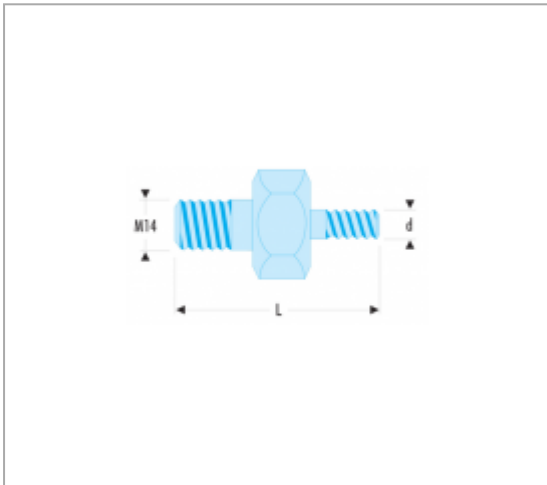

U.53E10 | U.53E - THREADED TIPS

Informations :

	U.53E10
d [mm]	10
L [mm]	42,5
[g]	55