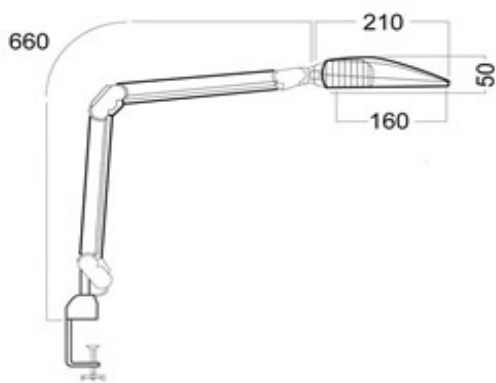

Calypso

Flexibility and better ergonomics

Illustrations

Calypso is designed for small to medium sized work stations.

Calypso