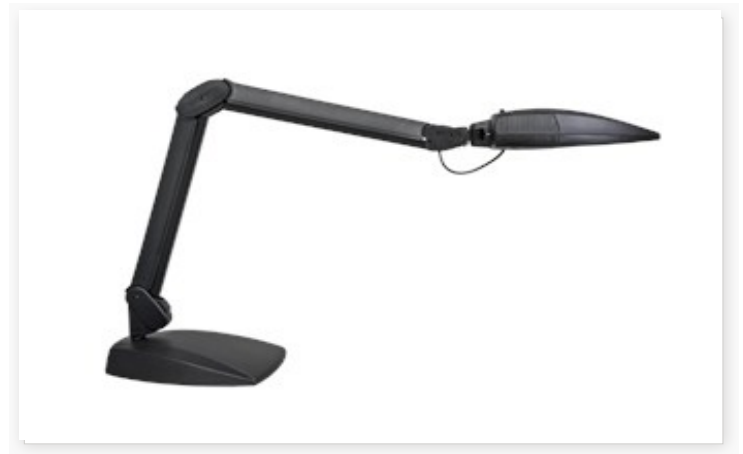

# Calypso

Flexibility and better ergonomics

## Description

Calypso – an ergonomic desk light ideally suited to the modern workplace. As with all Luxo spring balanced task lights, Calypso is easy to adjust and the head will always remain parallel to the work surface. Calypso is perfect for small to medium sized work stations. Supplied with HF ballast to eliminate flicker.

Standard with table clamp. Table base and integrated table mounts available on request.

Colours: Black, white or black and grey.

Table base  
The table base is an accessory that must be ordered separately.

### BODY MATERIAL & COLOUR

Steel arm with plastic covers. Plastic shade. Colours: white, black, black/grey