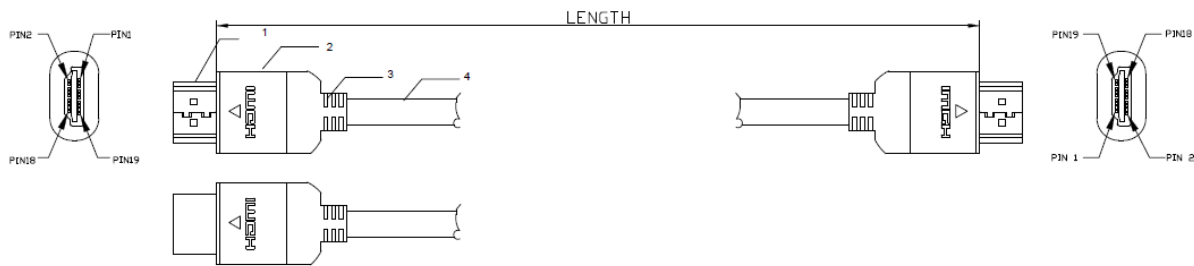

- 9134843
- 9134846
- 9134840
- 9134859
- 9134852
- 9134856
- 9134865
- 9134868
- 9134862
- 9134871
- 9134874
- 9134878
- 9134887
- 9134880

ECN MARK	ECN NO.	DESCRIPTION	DATE
			2013/09/23

- Drain wire: 5*30AWG(1/0.23mmBC)
- Conductor: 2C*30AWG(1/0.23mmBC)
- Insulation: HD-PE, OD: Ø0.5
- Conductor: 5*(30AWG(1/0.23mmBC)*1pair)
- Lapping: ALMY.0.025*20mm
- Insulation: foamed-PE, OD: Ø0.6
- Insulator: 5*al
- Conductor: 30AWG(1/0.23mmBC)*1pair
- Braiding: 80#0.12ALMG+1/0.23mmBC
- Insulation: HD-PE, OD: Ø0.4
- HDPE(1 twisted)
- Jacket: Ø6.0mm
- UL PVC, 70P, Black

**5P+4C(30AWG)
1.4 Version**

FEATURES

- 1. Gold-plated plugs
- 2. compliant ROHS. 1080P

ELECTRICAL SPECIFICATION:

- 1. Withstanding voltage: 300VDC 0.1SEC
- 2. Insulation Resistance: 5Mohm 300VDC

LENGTH
7500mm
6000mm
5000mm
4000mm
3000mm
2000mm
1500mm
1000mm
500mm

1	HDMI Type A Plug 19Pin(Pins Gold-Plated,Shell Gold-Plated)	2PCS	
2	AL Metal Shell(Colors: green, blue, red)	2PCS	
3	PVC 60P Black		
4	30AWG OD:6.0 Black PVC Jacket		

TOLERANCE	SIGNATURES	DATE	SCALE	TITLE
20-99 ±20.00 100-999 ±30.00 1000-9999 ±50.00 10000-99999 ±100.00	DRAFT: <i>neo</i> CHECKED: <i>samo</i> APPROVAL: <i>zing</i>	2013		4
Unit:MM		REV	A1	DWG 1/0