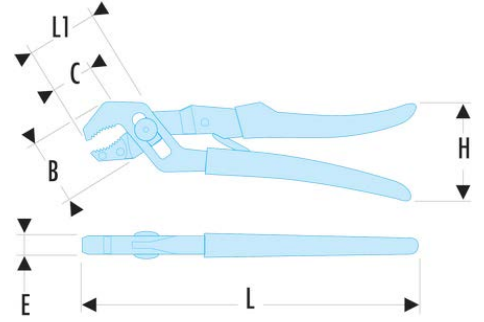

485.17 485 - Automatic multigrip pliers

- Instant automatic setting with one hand while clamping.
- Capacity:
 - 485.17: diameter 28 mm, 6-point 23 mm.
 - 485.23: diameter 45 mm, 6-point 38 mm.
- Finish: burnished, PVC grip.

A [mm]: 28

B [mm]: 28

C [mm]: 23

E [mm]: 7

H [mm]: 42

L [mm]: 170

L1 [mm]: 42

[g]: 150