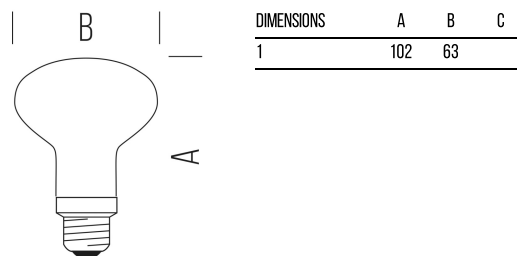

REFLECTOR R63 LED STICK SATIN

WLD500752

7,0 W - 806lm - 2700K

20.000 H

20.000

INSTANT

A++

| GENERAL INFORMATIONS | |
|-----------------------------|-------------------------------|
| Code | WLD500752 |
| Ean | 8031453024383 |
| Family | REFLECTOR R63 LED STICK SATIN |
| Product line | R63 |
| Technology | LED |
| Energy class | A++ |
| Operating temperature (° C) | -20 - +40 |

| PACKAGING | |
|-------------------|---------|
| Packaging | BOX |
| Pack | 10 / 50 |
| Gross weight (Kg) | 4.2 |
| Net weight (Kg) | 0.03 |

| LIGHTING DATA | |
|----------------------------|--------|
| Kelvin (°) | 2700 |
| Lumen | 806 |
| Beam (°) | 110 |
| Luminous Efficacy (lm / W) | 115,14 |
| Color rendering (CRI) | >80 |