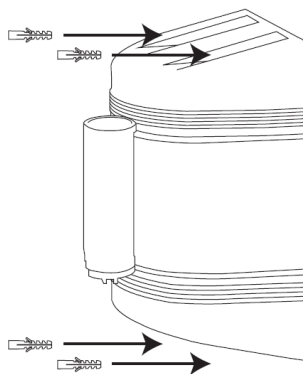

Assembly instructions

1.