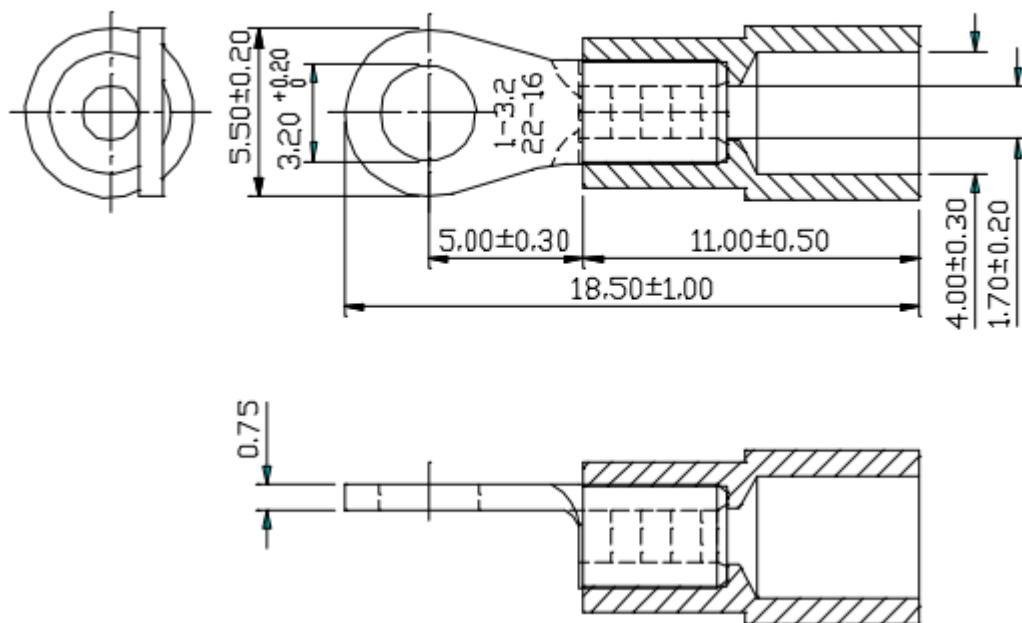

Datasheet

Stock No: 613-9227

RS Pro Crimp Ring Terminal in Red

Specifications:

Materials:

Maximum Electrical Rating: 75 °C 600 Volts Max

Insulation Material: Vinyl

Insulation Colour: Red

Terminal Material: Copper

Wire Range: 22-16AWG (0.5-1.5mm²)