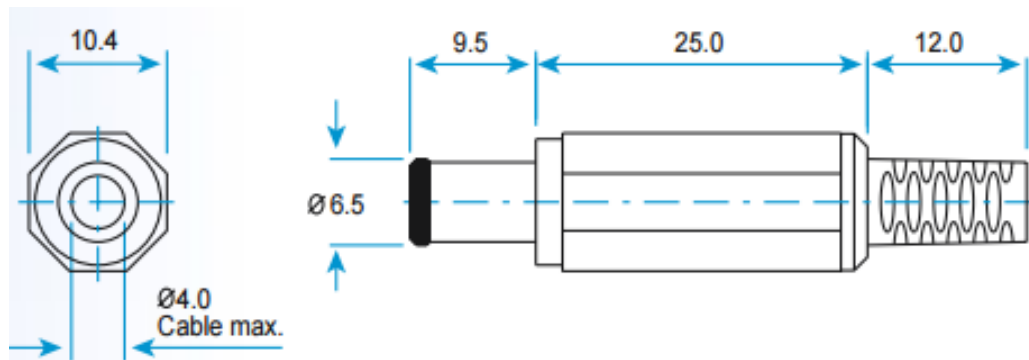

### Straight DC Power Plug Rated At 2A

RS Stock number [294-7024](#)

#### Drawing (mm):

#### Specifications:

Max. cable diameter:	4mm
Body orientation:	Straight
Contact Material:	Brass
Contact plating:	Nickel silver alloy
Current rating:	2A
Voltage rating:	18 Vdc