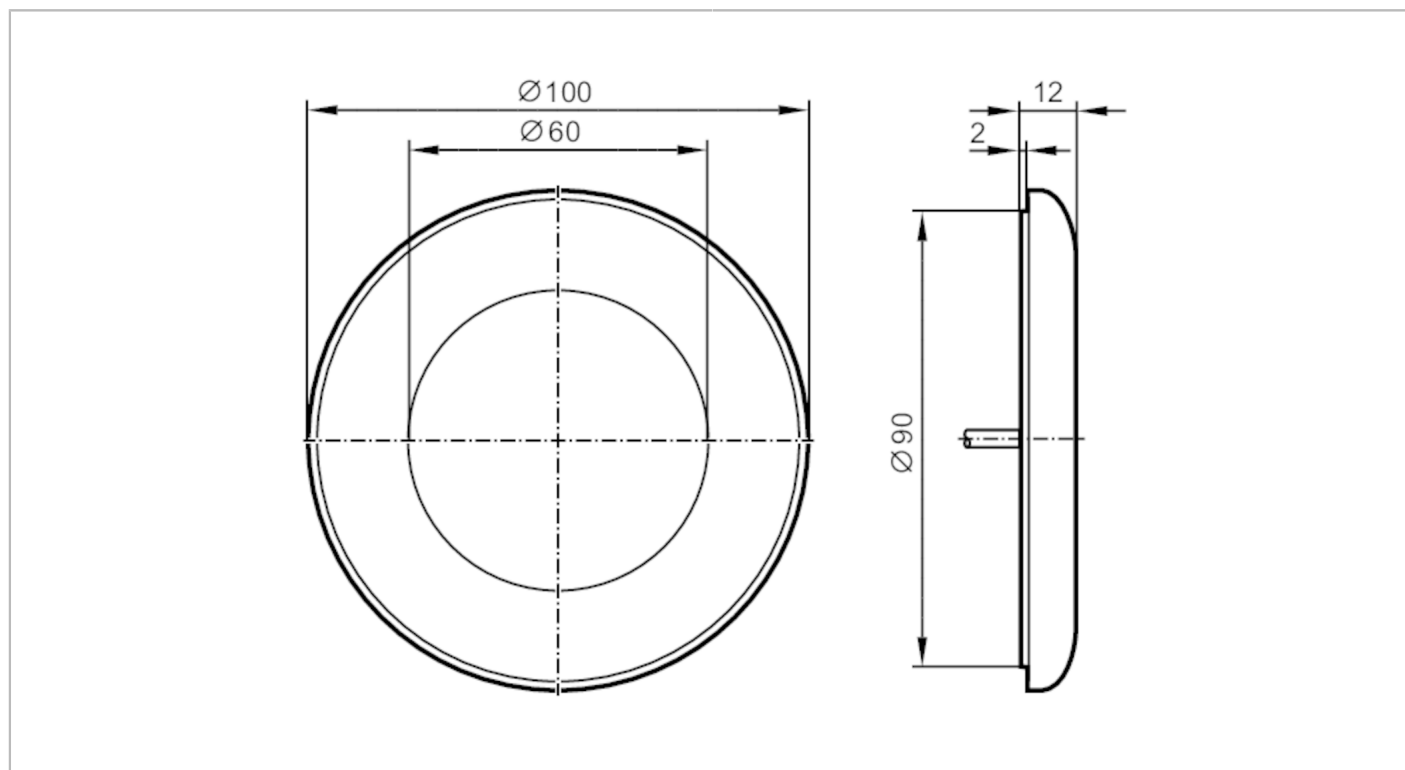

E12384

Coloured surround for touch sensors

BLACK COVER RING FOR KT

Application	
Design	for type KT50
Mechanical data	
Weight [g]	31.2
Dimensions [mm]	100 x 10 x 100
Materials	PC black
Remarks	
Pack quantity	2 pcs.