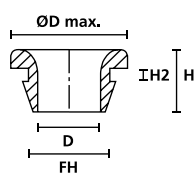

da HV1502 a OP1503