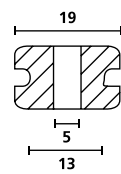

da HV1301 a HV1305

HV1401

HV1402

da HV1502 a OP1503

da HV1606 a HV1608

da HV1606 a HV1608

da HV1606 a HV1608

## Profilati passacavi

ARTICOLO	Disegno	Ø legat. max	Ø foro fiss. (FH)	Ø	Altezza (H)	Altezza (H2)	Materiale	Colore	UNS
HV1101		25,5	19,0	12,0	10,0	1,6	PVC-FR	Nero (BK)	633-01010
HV1212		9,0	6,0	4,0	7,0	1,0	PVC-FR	Nero (BK)	633-02120
HV1201		9,5	6,4	4,0	5,6	1,6	PVC-FR	Nero (BK)	633-02010
HV1201B		9,5	6,4	4,0	6,5	2,5	PVC-FR	Nero (BK)	633-02020
HV1215		10,0	8,0	6,0	5,0	1,0	PVC-FR	Nero (BK)	633-02150
HV1209		11,0	9,0	4,0	5,5	1,5	PVC-FR	Nero (BK)	633-02090
HV1208		14,0	9,5	8,0	8,0	1,5	PVC-FR	Nero (BK)	633-02080
HV1207		14,0	10,0	6,0	6,4	1,5	PVC-FR	Nero (BK)	633-02070
HV1218		14,0	10,0	6,0	9,0	4,0	PVC-FR	Nero (BK)	633-02180
HV1216		14,5	8,0	5,0	6,5	1,5	PVC-FR	Nero (BK)	633-02160
HV1210		15,0	9,0	6,0	10,5	2,0	PVC-FR	Nero (BK)	633-02100
HV1203		17,5	12,0	10,0	6,8	2,0	PVC-FR	Nero (BK)	633-02030
HV1204		17,5	12,0	10,0	8,8	4,0	PVC-FR	Nero (BK)	633-02040
HV1206		17,5	12,0	10,0	10,8	6,0	PVC-FR	Nero (BK)	633-02060
HV1205		17,5	13,5	10,0	8,7	4,0	PVC-FR	Nero (BK)	633-02050
HV1303		15,9	11,0	8,0	6,4	1,6	PVC-FR	Nero (BK)	633-03030
HV1301		15,9	11,0	8,0	7,0	1,0	PVC-FR	Nero (BK)	633-03010
HV1302		15,9	11,0	8,0	9,0	3,0	PVC-FR	Nero (BK)	633-03020
HV1304		15,9	11,0	8,0	10,8	6,0	PVC-FR	Nero (BK)	633-03040
HV1305		24,0	18,0	14,0	7,0	3,0	PVC-FR	Bianco (WH)	633-03059
		24,0	18,0	14,0	7,0	3,0	PVC-FR	Nero (BK)	633-03050
HV1401		15,9	9,5	5,0	4,8	0,8	PVC-FR	Nero (BK)	633-04010
HV1402		23,0	18,5	6,0	7,0	2,0	PVC-FR	Nero (BK)	633-04020
HV1502		11,5	8,0	6,5	8,0	1,5	PVC	Nero (BK)	633-05020
HV1606		31,0	25,0	17,0	11,0	3,0	PVC-FR	Grigio (GY)	633-06068
HV1607		43,0	37,0	29,0	11,0	3,0	PVC-FR	Grigio (GY)	633-06078
HV1608		58,0	52,0	44,0	11,0	3,0	PVC-FR	Grigio (GY)	633-06088

Tutte le dimensioni sono in mm. Soggette a modifiche tecniche.