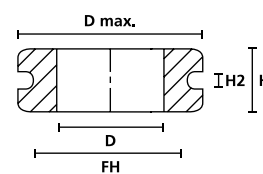

da HV1301 a HV1305

HV1401

HV1402

da HV1502 a OP1503

da HV1606 a HV1608

da HV1606 a HV1608

da HV1606 a HV1608

## Profilati passacavi

ARTICOLO	Disegno	Ø legat. max	Ø foro fiss. (FH)	Ø	Altezza (H)	Altezza (H2)	Materiale	Colore	UNS
HV1101		25,5	19,0	12,0	10,0	1,6	PVC-FR	Nero (BK)	633-01010
HV1212		9,0	6,0	4,0	7,0	1,0	PVC-FR	Nero (BK)	633-02120
HV1201		9,5	6,4	4,0	5,6	1,6	PVC-FR	Nero (BK)	633-02010
HV1201B		9,5	6,4	4,0	6,5	2,5	PVC-FR	Nero (BK)	633-02020
HV1215		10,0	8,0	6,0	5,0	1,0	PVC-FR	Nero (BK)	633-02150
HV1209		11,0	9,0	4,0	5,5	1,5	PVC-FR	Nero (BK)	633-02090
HV1208		14,0	9,5	8,0	8,0	1,5	PVC-FR	Nero (BK)	633-02080
HV1207		14,0	10,0	6,0	6,4	1,5	PVC-FR	Nero (BK)	633-02070
HV1218		14,0	10,0	6,0	9,0	4,0	PVC-FR	Nero (BK)	633-02180
HV1216		14,5	8,0	5,0	6,5	1,5	PVC-FR	Nero (BK)	633-02160
HV1210		15,0	9,0	6,0	10,5	2,0	PVC-FR	Nero (BK)	633-02100
HV1203		17,5	12,0	10,0	6,8	2,0	PVC-FR	Nero (BK)	633-02030
HV1204		17,5	12,0	10,0	8,8	4,0	PVC-FR	Nero (BK)	633-02040
HV1206		17,5	12,0	10,0	10,8	6,0	PVC-FR	Nero (BK)	633-02060
HV1205		17,5	13,5	10,0	8,7	4,0	PVC-FR	Nero (BK)	633-02050
HV1303		15,9	11,0	8,0	6,4	1,6	PVC-FR	Nero (BK)	633-03030
HV1301		15,9	11,0	8,0	7,0	1,0	PVC-FR	Nero (BK)	633-03010
HV1302		15,9	11,0	8,0	9,0	3,0	PVC-FR	Nero (BK)	633-03020
HV1304		15,9	11,0	8,0	10,8	6,0	PVC-FR	Nero (BK)	633-03040
HV1305		24,0	18,0	14,0	7,0	3,0	PVC-FR	Bianco (WH)	633-03059
		24,0	18,0	14,0	7,0	3,0	PVC-FR	Nero (BK)	633-03050
HV1401		15,9	9,5	5,0	4,8	0,8	PVC-FR	Nero (BK)	633-04010
HV1402		23,0	18,5	6,0	7,0	2,0	PVC-FR	Nero (BK)	633-04020
HV1502		11,5	8,0	6,5	8,0	1,5	PVC	Nero (BK)	633-05020
HV1606		31,0	25,0	17,0	11,0	3,0	PVC-FR	Grigio (GY)	633-06068
HV1607		43,0	37,0	29,0	11,0	3,0	PVC-FR	Grigio (GY)	633-06078
HV1608		58,0	52,0	44,0	11,0	3,0	PVC-FR	Grigio (GY)	633-06088

Tutte le dimensioni sono in mm. Soggette a modifiche tecniche.