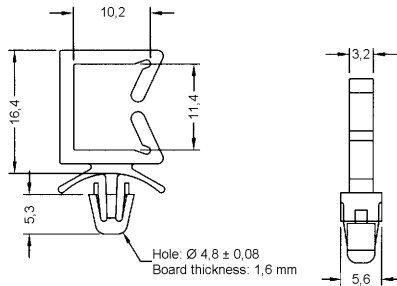

**WS-SEA-1-01**

**WS-SEA-2-01**

**WS-SEA**

WIRE SADDLE, SIDE ENTRY

Material: Nylon 6/6 - natural, UL 94 V-2, RMS-01  
or  
Nylon 6/6 - natural, UL 94 V-0, RMS-19  
Std. Pk.: 1.000 pcs.

Note:

WS	SEA	1	01
Part	Type	Style	Material Code