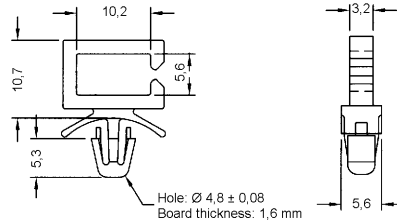

**WS-SEA-1-01**

**WS-SEA-2-01**

**WS-SEA**

WIRE SADDLE, SIDE ENTRY

Material: Nylon 6/6 - natural, UL 94 V-2, RMS-01  
or  
Nylon 6/6 - natural, UL 94 V-0, RMS-19  
Std. Pk.: 1.000 pcs.

Note:

WS	SEA	1	01
Part	Type	Style	Material Code