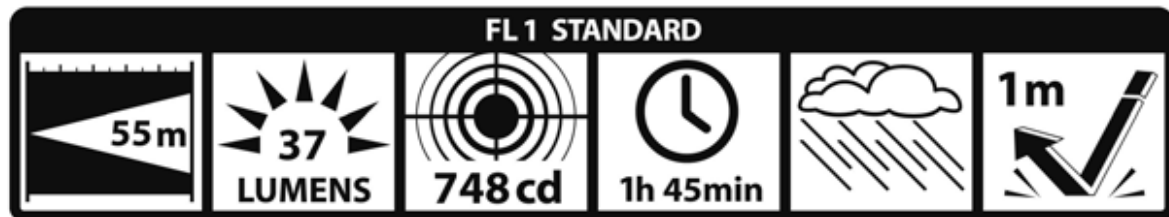

### Description

A key ring size flashlight with big power. Features the classic look of the original Solitaire® flashlight introduced in 1988 and it works in the same simple way –just twist the head to turn on, turn off and focus spot to flood. Now with the benefit of a new, state-of-the-art LED light engine.

### Dimensions:

Overall Length: 81mm  
Barrel Diameter: 12.70mm  
Head Diameter: 12.70mm  
Weight with battery: 24 grams