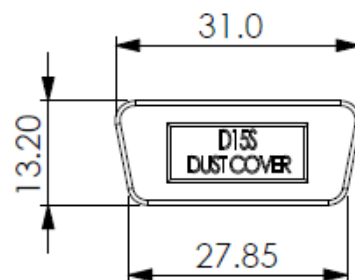

### Plug Dust Cover

RS Stock number 666-0932

### Dimensions(mm)

Material : PP+Carbon black