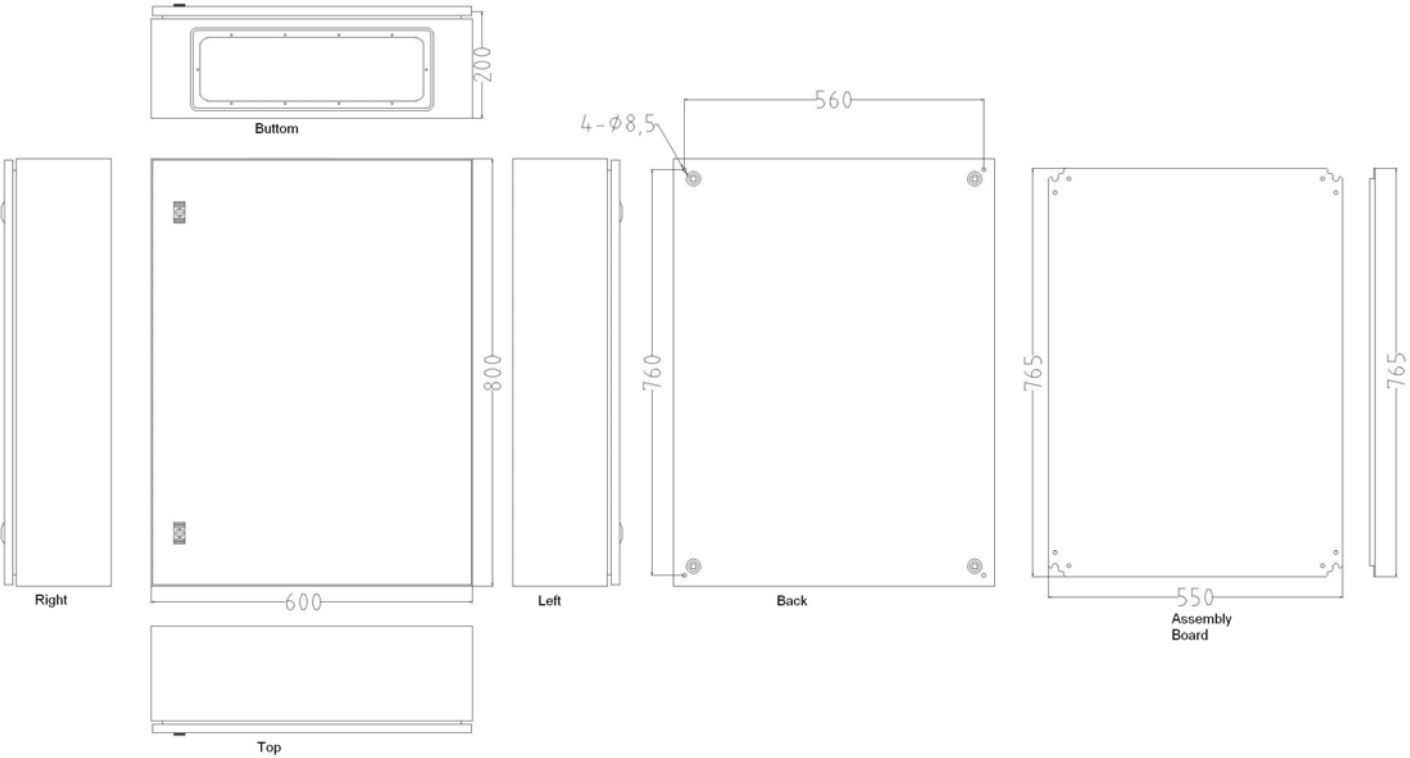

Mild Steel IP66 Wall Box, 800x600x200mm

unit: +/-0.8mm