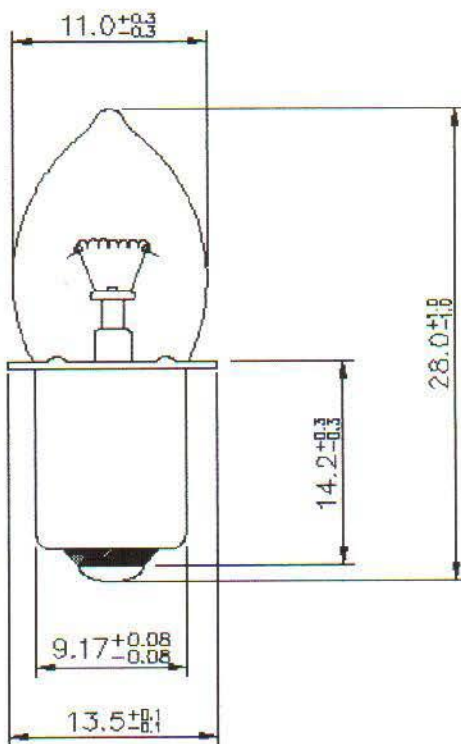

Datasheet

RS Pro P13.5s Filament Indicator Lamp, Clear, 5.95 V, 500 mA, 15h

RS Stock No: **655-9110**

Product Details

RS Pro P13.5s filament indicator lamp comes with clear lens and P13.5s prefocus base. It is filled with Krypton gas for high brightness. It has a voltage rating of 5.95 V and current rating of 500 mA. The lamp has 15 h life.

Features and Benefits

- Olive shape B3 1/2 - 11 mm glass
- P13.5s prefocus base
- Vacuum

Specifications:

Current Rating	500 mA
Diameter	11 mm
Lamp Base	P13.5s
Lamp Size	B3 1/2
Length	28 mm
Lens Colour	Clear
Life Hours	15 h
Luminosity	39 lm
Voltage Rating	5.95 V

RS Stock No.

6559110

DRAWING - I

Unit : mm

1. Structure	Bulb Type	B3 1/2
	Bulb Diameter	Ø 11.0Max.
	Length	28.0Max
	Base Type	P13.5s
2. Design Characteristics	Voltage	5.95V
	Amperage	500mA± 10%
	Luminous Flux	39Lm±20%
	Life Hours	15Hrs