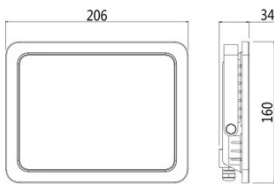

General ETIM properties

ETIM group	Luminaires
ETIM class	Downlight/spot/floodlight
Name	LED Floodlight Colour 50W Green IP65
Brand	Bailey
Productseries	LED Floodlight colour
Producttype	Green