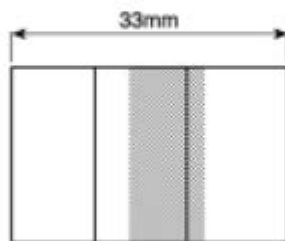

Technical information

Body material: ABS Resin UL94 V-0
Colour: Cream
Contacts: Phosphor Bronze
Contact plating: Gold over Nickel