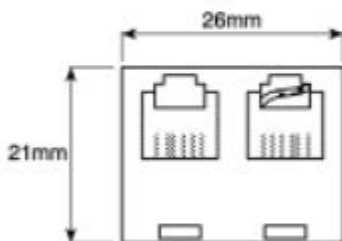

Technical information

Body material: ABS Resin UL94 V-0
Colour: Cream
Contacts: Phosphor Bronze
Contact plating: Gold over Nickel