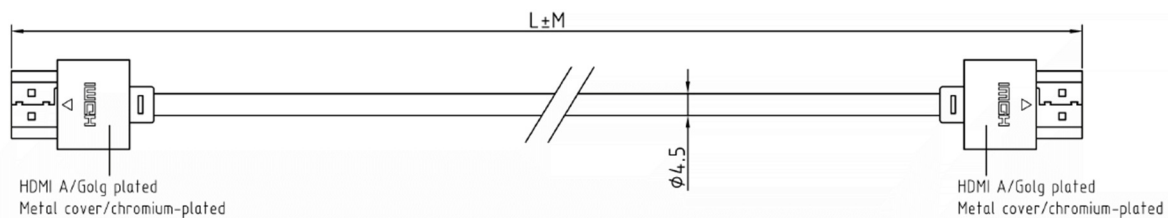

# RS PRO 5 mtr HDMI Male to Male High Speed with Ethernet Slim Cable - Black

Stock number: 182-8777

EN

The RSPRO 5 metre HDMI male to male slim cable which has a black PVC jack and an outer diameter of 4.5mm. The cable flex is made from 32awg which makes these cables extremely flexible while still delivering a quality image.

HDMI V1.4	Signal Assignment	HDMI V1.4
1		1
2		2
3		3
4		4
5		5
6		6
7		7
8		8
9		9
10		10
11		11
12		12
14		14
17		17
19		19
13	CEC	13
15	SCL	15
16	SDA	16
18	+5 Volts Power	18
shell		shell

- HDMI CABLE V1.4 WIRE GAUGE:  
32AWG[1P×(0.2mm BC+FPE)+D+AL]×5P  
+(0.2mm BC+HDPE)×4C+AL+D+BLACK PVC4.5MM
- HOOD: METAL HOUSING TYPE, CHROMIUM PLATED  
HDMI A TYPE, GOLD PLATED
- CABLE ELECTRICAL TEST:  
100% OPEN SHORT & MISS WIRE TEST.