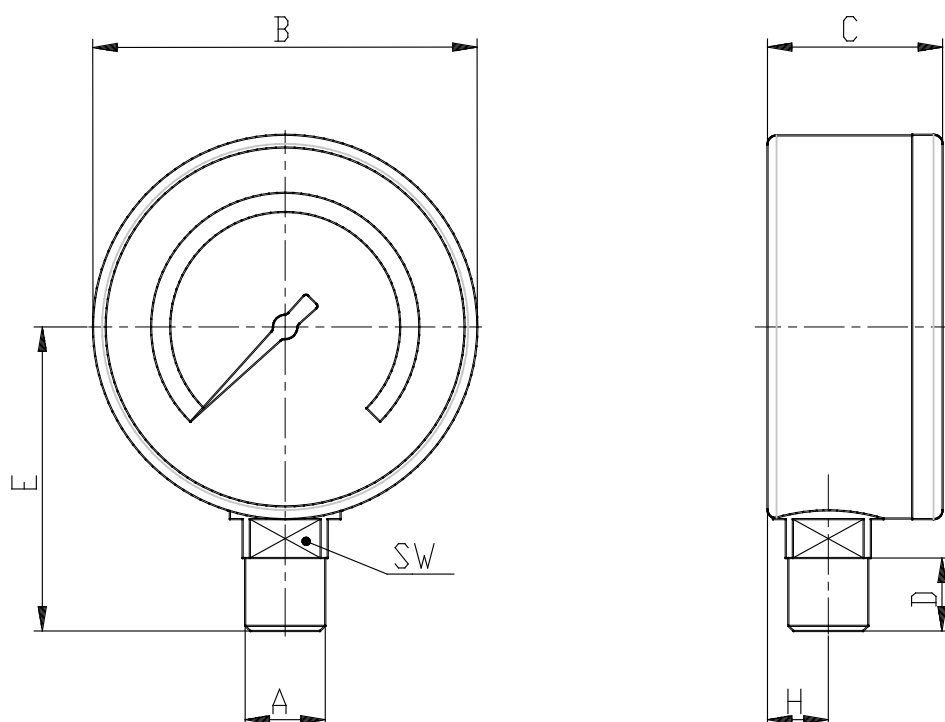

- Pressure gauges with radial connection

Product code: M053-R12

Datasheet creation date: 10/12/2025 08:42

Check the most updated document online [click here](#)

■ TECHNICAL DATA

Mod.	M053-R12
------	----------

- Pressure gauges with radial connection

Product code: M053-R12

■ DIMENSIONS

A	R1/8
B (mm)	48.800
C (mm)	27.500
D (mm)	10.000
E (mm)	43.000
H (mm)	10.000
SW (mm)	14.000
R (bar)	0-12 bar