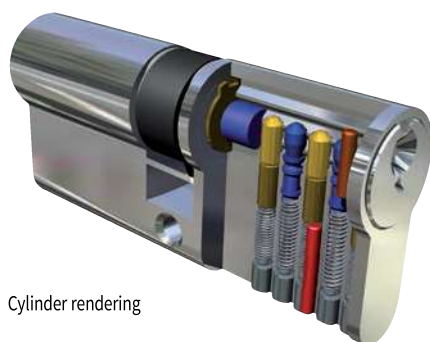

Cylinder rendering

Logistics

≈ 0,244 kg

Individual box

x 10

Additional products

Padlock for half cylinder, grade 5

Service Pen Lubricant

Chipolo