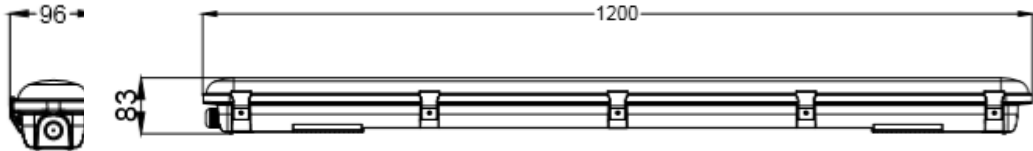

Datasheet

RS PRO LED Twin Weatherproof – 4ft Emergency

Stock No: 2105498

Model:	4' 55W 600mm Polycarbonate Emergency Weatherproof Twin IP65
Length	1200mm
Width	96mm
Height	83mm
Weight	12.48kg

Features & Benefits:

- Suitable for industrial and commercial applications
- Energy savings of up to 50%, compared to fluorescent fittings
- ENEC Approved Driver
- Wide Voltage range (100-240V), with built in low voltage protection device
- Operating temp of 0°C to +50°C
- 3 hours emergency duration (250Lm)
- Improved install design. 2-part fitting allows for quicker installation
- Supplied with tamper proof, stainless steel clips
- Compatible with besa box mounting.

Model:	4' 55W 600mm Polycarbonate Emergency Weatherproof Twin IP65
Operating Wattage	55W
Operating Voltage	100-240V 50-60Hz
Power Factor	≥0.9
Colour Temperature	6500K
Luminous Flux	6600Lm
Luminous Efficiency	120Lm/W
CRI	≥80
Lifespan	50,000 Hrs
IP rating	IP65
IK Rating	IK08