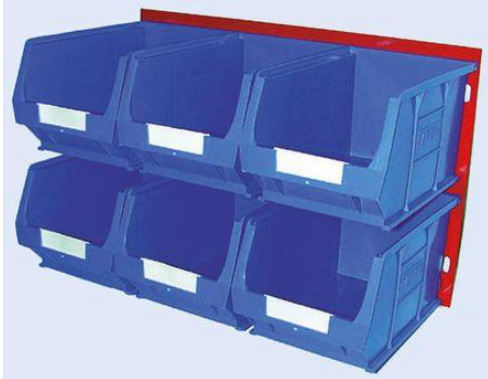

Datasheet

ENGLISH

Blue, Red PP Louvred Panel Storage Unit, 455mm x 300mm

RS Stock number 424-5409

Description:

A pre-kitted storage solution designed for wall mounting.

- The louvred panel has unique double indented louvres for extra strength.
- The louvred panel is epoxy powder coated in blue
- Panel Excludes Wall fixings - Not supplied
- Louvred Panel is steel / Bins are manufactured from polypropylene

An alternative kit is also available; please refer to the information shown below;

BIN KIT REF.	Qty / Louvred Panel Size – H x W(mm)	RS Stock No.	KIT CONTENTS – Bin Sizes/Bin Qty/Bin Colour					
			SIZE 1	SIZE 2	SIZE 3	SIZE 4	SIZE 5	SIZE 6
			L90x W100x H50mm	L165x W100x H75mm	L240x W150x H132mm	L350x W205x H132mm	L350x W205x H182mm	L375x W420x H182mm
BIN KIT 1	1 x 300 x 320	424-5392	6 x Red	6 x Red	-	-	-	-
BIN KIT 2	1 x 300 x 457	424-5409	-	-	6 x Blue	-	-	-