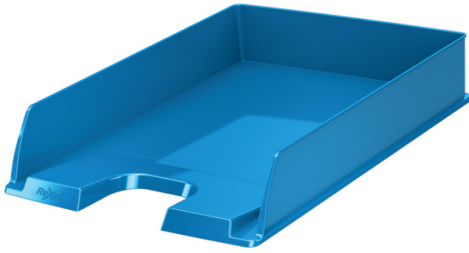

## Rexel Choices A4 Letter Tray

Co-ordinate your workspace with the Rexel Choices range. Modern design A4 Letter Tray with unique texture on the side.

Colour	Number	EAN code
 black	2115598	5028252581080
 red	2115599	5028252581097
 green	2115600	5028252581103
 blue	2115601	5028252581110
 white	2115602	5028252581127

### Attributes

- Rexel Choices - Perfectly co-ordinated
- Stackable vertically or "stepped" in 3 positions for improved organisation
- Textured sides gives a unique design feature
- Rounded front cutout for easy retrieval of documents
- Space for subject label positioned left or right

### Specifications

Number	2115601
Colour	blue
Dimensions (W x H x D)	254 x 61 x 350 mm
Weight	210 g
Pallet quantity	0
EAN code	5028252581110