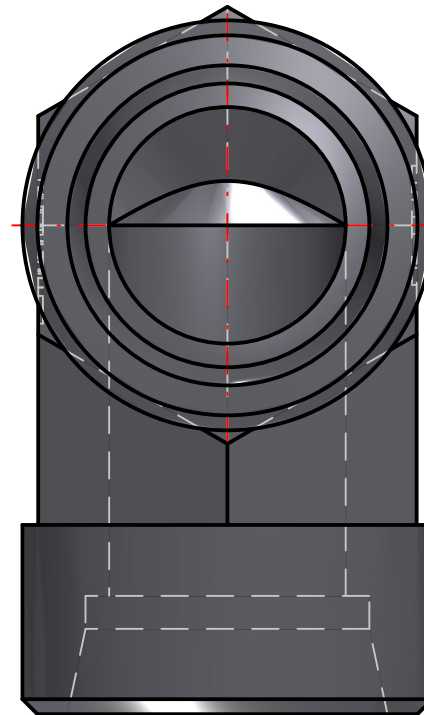

ENGINEERING YOUR SUCCESS.

Parker Hannifin Corporation
High Pressure Connectors Europe
Am Metallwerk 9
33659 Bielefeld, Germany
Ph: +49 (0) 521-4048-0
Fax: +49 (0) 521-4048-4280

PARKER High Pressure Connectors Europe Division
Ermeto DIN tube to tube high pressure hydraulic tube fittings

PART Number: W18LCFX

*Interactive 3D graphic, click to activate and rotate
(3D capable PDF viewer required)*

Technical Data	
Part Number	W18LCFX
Series Name	Ermeto DIN tube to tube high pressure hydraulic tube fittings
Series Code	Ermeto DIN tube to tube high pressure hydraulic tube fittings
Division ID	687614
Division Name	High Pressure Connectors Europe Division
Company	Parker Hannifin