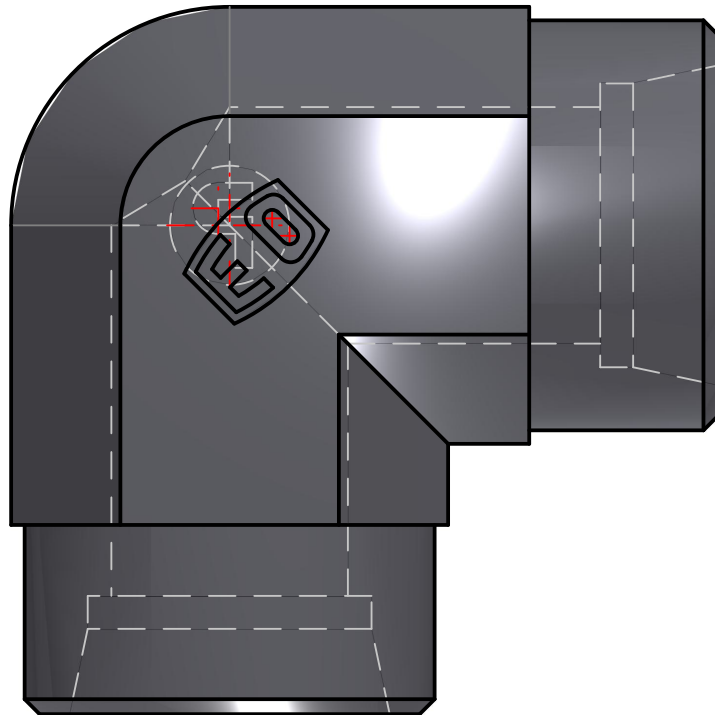

ENGINEERING YOUR SUCCESS.

Parker Hannifin Corporation
High Pressure Connectors Europe
Am Metallwerk 9
33659 Bielefeld, Germany
Ph: +49 (0) 521-4048-0
Fax: +49 (0) 521-4048-4280

PARKER High Pressure Connectors Europe Division
Ermeto DIN tube to tube high pressure hydraulic tube fittings

PART Number: W18LCFX

*Interactive 3D graphic, click to activate and rotate
(3D capable PDF viewer required)*

Technical Data	
Part Number	W18LCFX
Series Name	Ermeto DIN tube to tube high pressure hydraulic tube fittings
Series Code	Ermeto DIN tube to tube high pressure hydraulic tube fittings
Division ID	687614
Division Name	High Pressure Connectors Europe Division
Company	Parker Hannifin