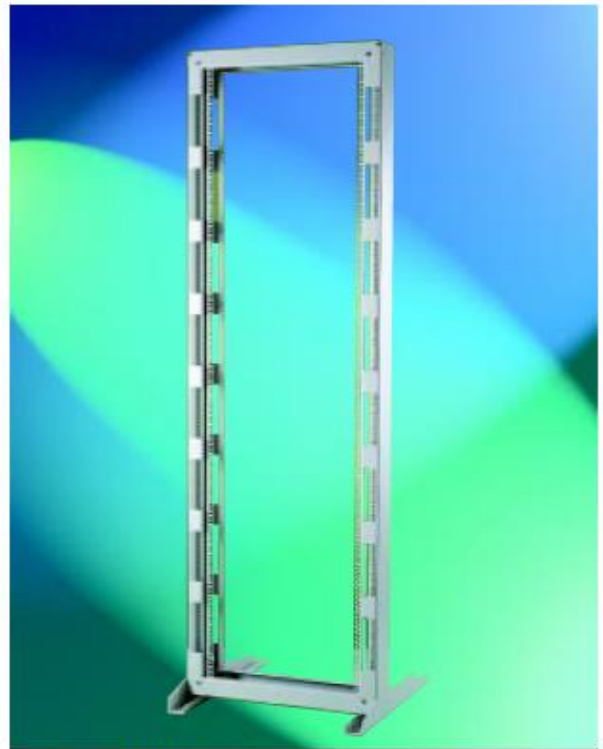

Datasheet

COMMSRAK 19-Inch Rack with 2-Post Frame, 37U, Grey, Steel

RS Stock number 529-047

ENGLISH

COMMSRAK - Free standing

COMMSRAK

The COMMSRAK is a low cost easy to use 19" cabling frame in 12U, 37U & 42U.

Features

- Supplied in configured kit form
- 3 height options - 12U, 37U and 42U
- Open frame construction gives all round access
- Cable management provided in verticals
- Assembly tool included
- Load rating 150kg
- Wide range of IMRAK accessories - see accessories information table

Contents of kit

Item/Description	Material/Finish
1 COMMSRAK	1,6mm zintec steel, paint RAL 7035

Note: Order frame then floor or wall kit

Ordering information

Description	Order code
12U frame	52-255052B
37U frame	52-255051E
42U frame	52-255050H
Floor mount kit	52-255053K
Baying kit	52-244931C
Top cover 450mm	52-248074K
Type 1 earthing kit	52-248075G

42U floor mount COMMSRAK

Type 1 earthing kit

Top cover

19" CANTILEVER SHELVES

Cantilever shelves fix directly onto the standard 19" panel mounts. The shelves occupy 2U of panel mount height. Cantilever shelves have a nominal load rating of 20kg, mounted in the middle of the shelf.