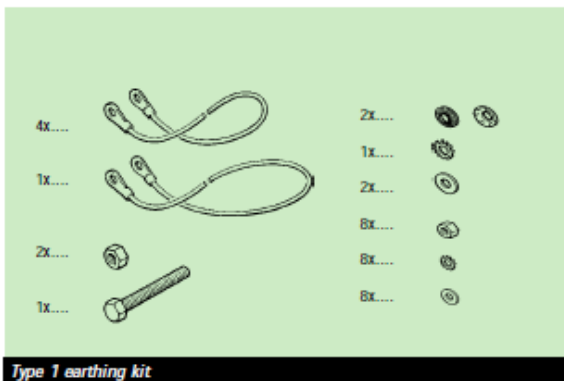

Contents of kit

Item/Description	Material/Finish
1 COMMSRAK	1,6mm zintec steel, paint RAL 7035

Note: Order frame then floor or wall kit

Ordering information

Description	Order code
12U frame	52-255052B
37U frame	52-255051E
42U frame	52-255050H
Floor mount kit	52-255053K
Baying kit	52-244931C
Top cover 450mm	52-248074K
Type 1 earthing kit	52-248075G

42U floor mount COMMSRAK

Type 1 earthing kit

Top cover

19" CANTILEVER SHELVES

Cantilever shelves fix directly onto the standard 19" panel mounts. The shelves occupy 2U of panel mount height. Cantilever shelves have a nominal load rating of 20kg, mounted in the middle of the shelf.