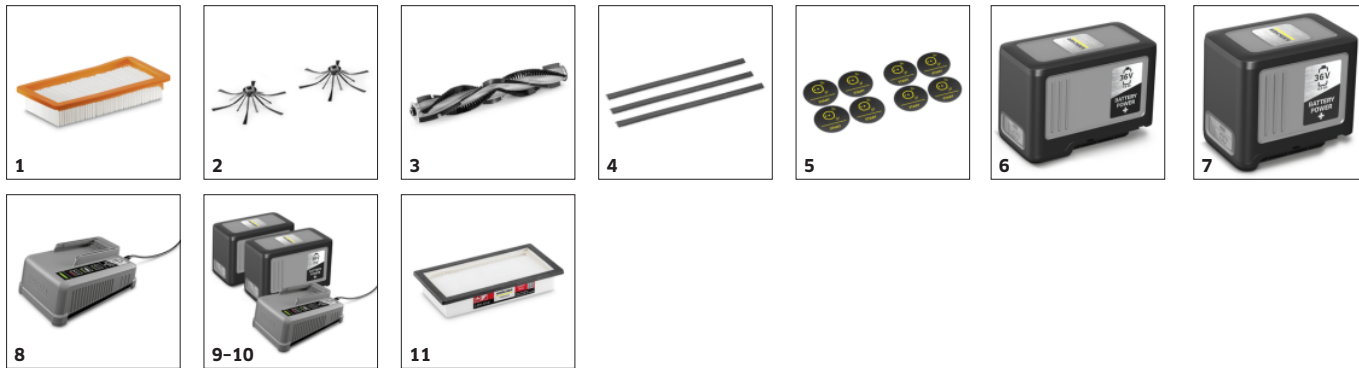

ACCESSORIES FOR KIRA CV 50

1.454-500.0

		Order no.	Description	
VACUUMS				
Filters				
EPA filter	1	6.414-631.0	Washable EPA filter for BR 45/22 scrubber dryer and DS 6 spray extraction cleaner from Kärcher. Withholds tiny dust particles and allergens from the condensed moist air.	■
UPRIGHT BRUSH-TYPE VACUUM CLEANER ACCESSORY				
Side brush KIRA CV 50	2	2.889-428.0	Set of 2 side brushes for KIRA CV 50 robot vacuum cleaner.	■
Roller brush KIRA CV 50	3	2.889-429.0	Roller brush, universal, for KIRA CV 50 (350 mm).	■
Sweeping edge KIRA CV 50	4	2.889-430.0	Rubber sweeping edge for the brush cover of KIRA CV 50.	■
Start marker KIRA CV 50	5	2.889-431.0	Start markers for sticking to the wall for the KIRA CV 50 robot vacuum cleaner.	■
BATTERIES				
Battery Power+ 36/75	6	2.445-043.0	A capacity of 7.5 Ah guarantees long runtimes for the Battery Power+ 36 V lithium-ion battery. Very powerful, with Real Time Technology via LCD display and protection against overcurrent.	□
Battery Power+ 36/60	7	2.042-022.0	Extremely powerful Battery Power+ 36 V lithium-ion battery with a capacity of 6.0 Ah for a long runtime. With innovative Real Time Technology via LCD display and voltage monitoring.	□
BATTERY CHARGERS				
Fast charger Battery Power+ 36/60	8	2.445-045.0	Charge all 36 V Kärcher Battery Power and Kärcher Battery Power+ lithium-ion batteries with max. 6 A charging current: Quick charger with LED operating status indicator. Easy wall mounting.	□
STARTER KIT				
Battery Power+ 36/75 Starter Kit	9	3.137-353.0	Starter Kit Battery Power+ 36/75 with 2 36-V/7.5-Ah batteries and 36-V quick charger for our 36 V Kärcher Battery Power and Kärcher Battery Power+ battery platform devices.	□
Starter kit Battery Power+ 36/75	10	2.445-070.0		□
FILTER T/ NT				
HEPA Filter				
Accessories filter HEPA H13 KIRA CV 50	11	2.889-425.0		□

■ Included in the scope of supply. □ Available accessories.