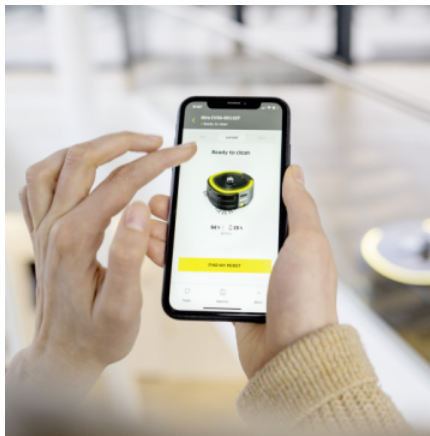

## KIRA CV 50

The KIRA CV 50 robotic vacuum cleaner takes the pressure off cleaning teams by taking over the time-consuming vacuuming, leaving the skilled workers to take care of more complex tasks at the same time.

### Equipment

Versions		Batteries and charger not included
autonomous cleaning		■
Easy and intuitive set-up without the need for expert knowledge		■
obstacle and crash detection		■
High-performance sensors		■
autonomous swerving upon meeting obstacles		■
Safety certified for public areas		■
creation of cleaning reports		■
Notifications on mobile devices		■
Kärcher colour and operating concept		■
operation using app		■
Side brush	Piece(s)	4
Roller brush quantity	Piece(s)	1
Start markings		■
EPA filter		■

## Compact design with very low ground clearance

- Low clearance height (32 cm) allows vacuum cleaning under furniture and tables.
- Also suitable for use in confined spaces thanks to its compact design.
- The robot also overcomes tight spaces with ease, allowing it to turn on the spot.