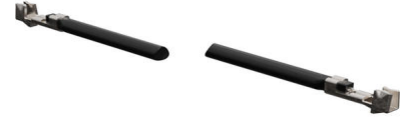

Documents & Resources

Drawings

[2149201224 sd.pdf](#)

[STEP AP242](#)

[SOLIDWORKS](#)

[Creo](#)

Product Environment Compliance

Compliance

GADSL/IMDS	Compliant with Exemption 44; 47; 34
China RoHS	per SJ/T 11365-2006
EU ELV	Not Relevant
Low-Halogen Status	Not Low-Halogen per IEC 61249-2-21
REACH SVHC	Not Contained per D(2024)7663-DC (21 Jan 2025)
EU RoHS	Compliant per EU 2015/863

[Compliance Statements](#)

- EU RoHS
- REACH SVHC
- Low-Halogen

[Industry Documents](#)