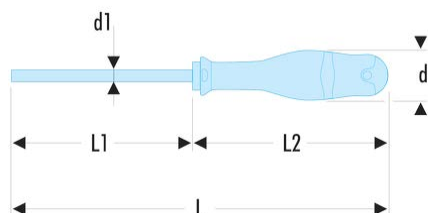

AN6.5X150SLS AN-ANF.SLS - PROTWIST® screwdrivers for slotted head screws - milled blades

Description :

- Tool equipped with a FACOM SLS attachment solution, preventing any risk of accidental falls.
- The crimped "rotating" cable solution, selected and tested by FACOM, maintains user ergonomics.
- Silicon carbon blade: strong and resistant to flexion.
- Bi-material grip resists to impacts, abrasion, and chemicals.
- Finish: black tipped mat chromed blade."

A [mm]: 6,5

d [mm]: 36

d1 x L1 [mm]: 6,5 x 150

E [mm]: 1,2

E x l [mm]: 1,2 x 6,5

L [mm]: 270

L2 [mm]: 120

[g]: 170