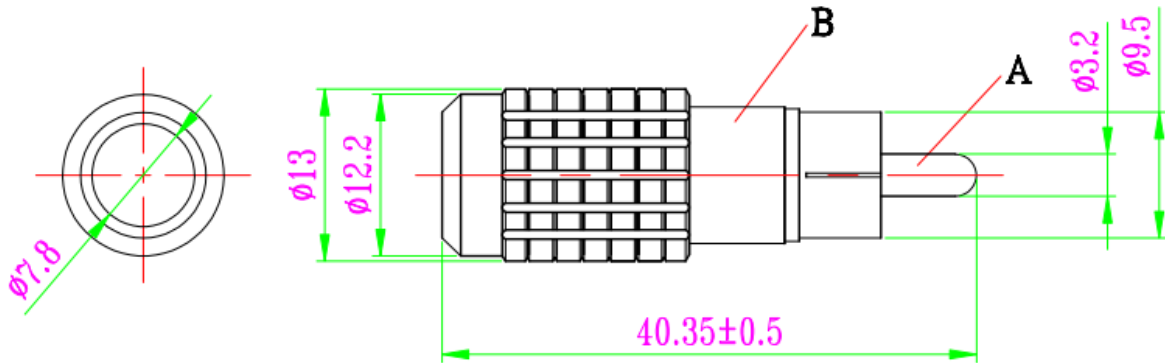

Datasheet

Blue Straight Male Cable Mount RCA Plug, Gold Plate

RS Stock 411-009

Dimensions: (mm)

Body: Brass / **Finish:** Gold
Shell: Aluminium / **Finish:** Gold