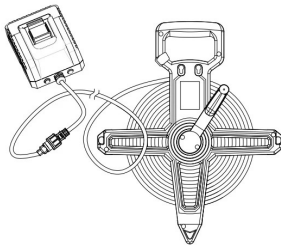

RoBust LED Rope 18V Battery 10M 800lm/m 6500K IP65

Article number: 146977

RoBust LED Rope 10M 800lm/m 6500K IP65 18V Makita-adapter (without battery) Black portable hand reel Max. 2x interconnectable (20M) Suitable for Makita batteries: BL1815N 1.5Ah - BL1820B 2.0Ah - BL1830B 3.0Ah - BL1840B 4.0Ah - BL1850B 5.0Ah - BL1860B 6.0Ah

RoBust LED Rope 18V Battery – Compact Power, Total Flexibility. The RoBust LED Rope 18V Battery is a compact, low-voltage LED light rope powered by a Makita 18V rechargeable battery. Work completely flexibly, without needing a power outlet – perfect for areas where mains power isn't available. Ideal for short-term work in damp or conductive environments such as crawl spaces, sewers, basements, steel ships, boilers, and tanks. Supplied with a Makita adapter (battery not included), featuring three light modes: 100% – 800lm/m 50% – 400lm/m 25% – 200lm/m. Produces bright daylight (6500K) with a 120° beam angle. The Rope is built tough with IP65 water resistance and IK10 impact protection thanks to its durable PVC casting. The flat reel design makes it easy to roll up after use, and the shoulder strap allows convenient mounting – for example, on scaffolding. Extendable up to 20 meters, with runtime depending on battery capacity. Compatible only with Makita 18V batteries. Always unroll completely before switching on to prevent overheating. Suitable for ambient temperatures from -20°C to +45°C.