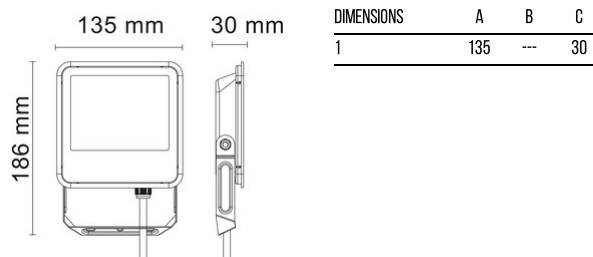

SLIM LED FLOODLIGHT ORLANDO

ORLANDO30G

30 W - 3300lm - 4000K

GENERAL INFORMATIONS	
Code	ORLANDO30G
Ean	8031453023270
Family	SLIM LED FLOODLIGHT ORLANDO
Technology	LED
Body material	Aluminum
Diffuser / lens material	Glass
Operating temperature (° C)	-20 - +40

PACKAGING	
Packaging	BOX
Pack	20

LIGHTING DATA	
Kelvin (°)	4000
Lumen	3300
Beam (°)	100
Luminous efficacy (lm / W)	110
Color rendering (CRI)	>70

TECHNICAL FEATURES	
Power (W)	30
Supply voltage (V) / Max (V)	220 / 240
Power frequency (Hz)	50/60
Insulation class	1
Power factor	>0,9
Dimmer compatibility	NO

SLIM LED FLOODLIGHT ORLANDO

ORLANDO30G

30W - 3300lm - 4000K

- Slim LED floodlight with 'Driver On Board' (DOB) technology
- High efficiency 110 lm / W (ORLANDO10B/G 90 lm/W)
- Painted aluminum body with tempered glass diffuser
- White RAL 9016 or grey RAL 7024 colors - PIR version only in grey RAL 7024
- ORLANDO90B/G: Integrated valve to in order to avoid condensation