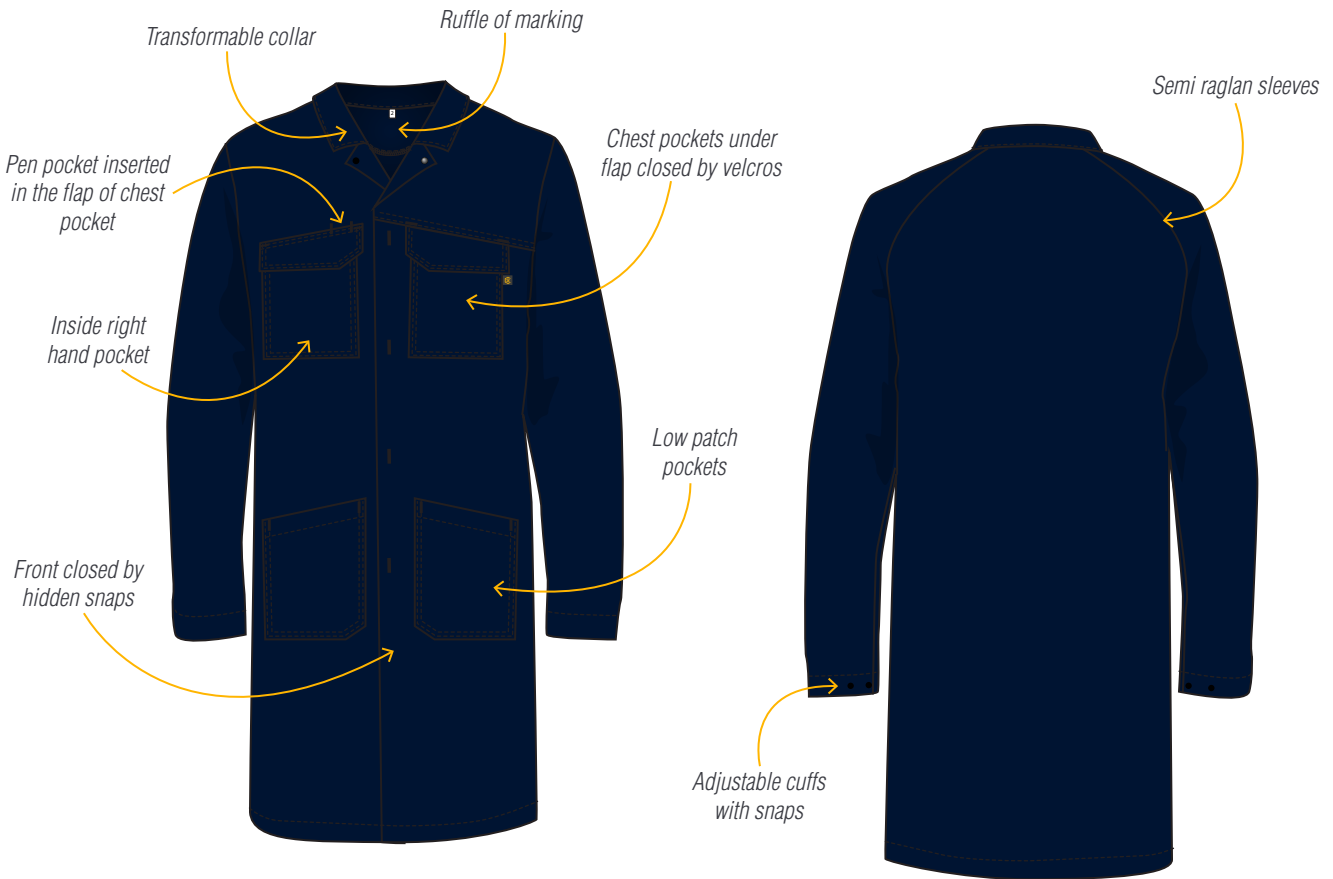

CEPOVETT
S A F E T Y

K R O S S L I N E

9L20 9530 MEN'S OVERALL

+ Product benefits

Semi raglan sleeves for more **CONFORT**

DESCRIPTION

Non-magnetic haberdashery
Back length 105 cm
Industrial washing
Sizes from 0 to 6

FABRICS

9530 Twill
65% cotton 35% polyester 250 gsm

COLORS

Date & Signature :