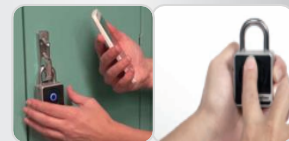

REINFORCED SECURITY

MATERIAL

Zinc construction
Boron carbide shackle for better resistance to bolt cutter
Dual rolled pin locking mechanism / Pry resistant body

APP

Review who had access, when, how long, who attempted to open the lock...

2 UNLOCKING MECHANISM WAY

Unlock by using the Bluetooth Smart Technology protocol
Unlock by using the directional manual keypad
Programmable combination
+ Master combination stored at Master Lock Vault app

The ultra secured app Master Lock® Vault™ is available for free download.
High security data encryption transmitted via Bluetooth® Smart between the smartphone and the connected padlock.

MASTER LOCK VAULT