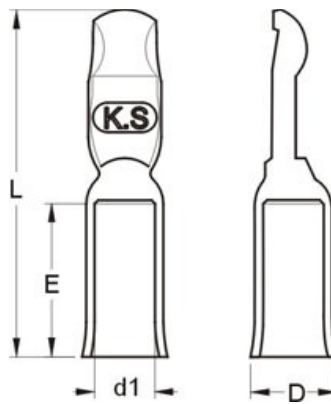

Datasheet

RS PRO BATTERY MODULAR CONNECTORS 120 AMP CONTACTS

Stock number: 175-6952

MAXIMUM ELECTRIC CURRENT:

A.W.G.	2
AMP.	120

CONTACT MATERIAL: COPPER

WIRE RANGE A.W.G. mm ²	DESCRIPTION	DIMENSION inch(mm)			
		L	E	d1	D
2 A.W.G.	CONTACT SET: TWO CONTACTS WITH 2-POLE 120AMP SERIES HOUSING	1.965 49.9	0.886 22.5	0.343 8.7	0.437 11.100
38 mm ²	OR ONE CONTACT WITH SINGLE POLE 120AMP SERIES HOUSING				