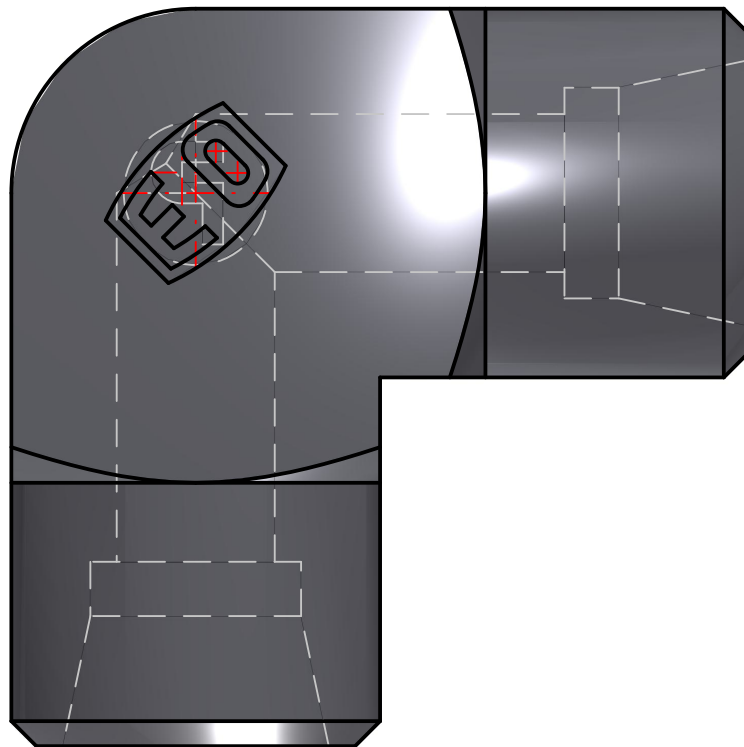

ENGINEERING YOUR SUCCESS.

Parker Hannifin Corporation
High Pressure Connectors Europe
Am Metallwerk 9
33659 Bielefeld, Germany
Ph: +49 (0) 521-4048-0
Fax: +49 (0) 521-4048-4280

PARKER High Pressure Connectors Europe Division Ermeto DIN tube to tube high pressure hydraulic tube fittings

PART Number: W08LCFX

*Interactive 3D graphic, click to activate and rotate
(3D capable PDF viewer required)*

Technical Data	
Part Number	W08LCFX
Series Name	Ermeto DIN tube to tube high pressure hydraulic tube fittings
Series Code	Ermeto DIN tube to tube high pressure hydraulic tube fittings
Division ID	687614
Division Name	High Pressure Connectors Europe Division
Company	Parker Hannifin