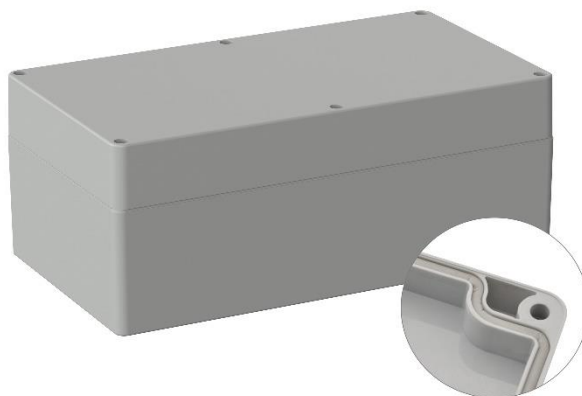

Datasheet

RS PRO ABS Enclosure, Light Grey, IP66

Stock No: 201-0207

**Technical Specifications:**

Body Material	ABS
Length	360 mm
Width	200 mm
Height	149,5 mm
IP	IP66
Colour	Light Grey

Features & Benefits:

- seal factory-assembled
- IP-Protection (DIN EN 60529)
- supplied with screws

Dimensional line drawings