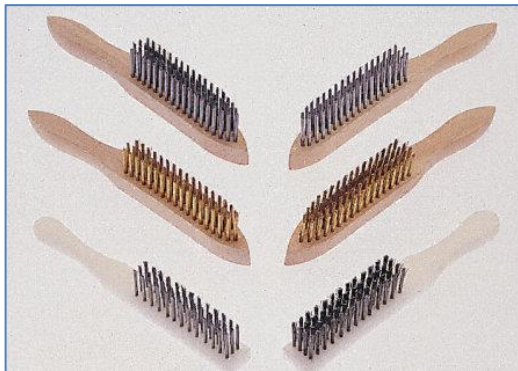

# 3 Row Brass Wire Brush

RS Stock number [822-620](#)

### Specification:

- Application: Engineering/General Cleaning-Rust Removal, Non Spark
- Dimensions: 290 x 26 x 130mm filled area
- Materials: Beech Wood Handle, 0.3mm dia. Straight Brass Wire
- 3.00mm dia. Tuft, 43 tufts, 25mm trim