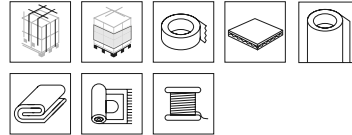

SAFETY CUTTER

FINGER FRIENDLY BLADE

The Slice Safety Cutter is a powerful little tool equipped with one of the world's smallest micro-ceramic blade, designed to cut almost anything while keeping you safe. Keep it on your keychain, fridge, or lanyard at work for safe and convenient package opening. It's safe to leave lying around your family, on your desk, or a countertop. From its daily use in industrial settings to opening online orders at your doorstep, Slice makes people and places safer. Suitable for left and right hand users, featuring a built in magnet and keyring eyelet, there is no reason to not have one close at hand!

ATTRIBUTES

Safety Maximum Safety

Cutting Depth 2 mm

Cutting Materials