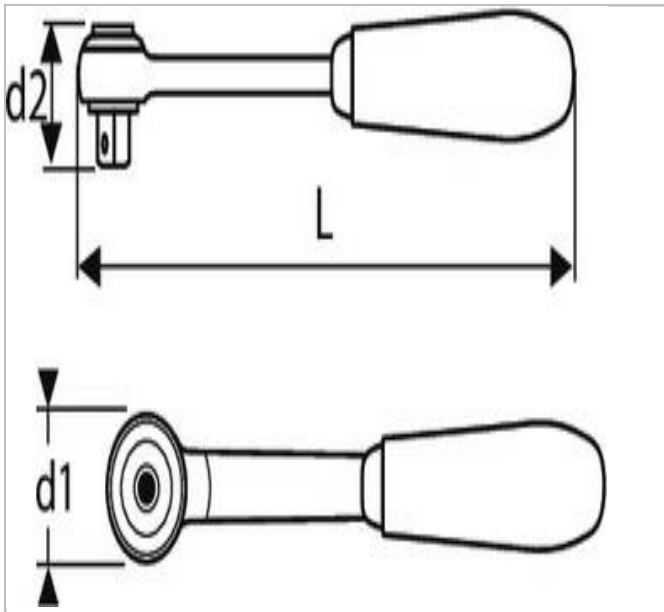

## EXPERT 3/4" ratchet

### Description:

- ISO 3315
- DIN 3122
- ISO 1174-1
- With a safety lock with sockets and accessories.
- 24 tooth mechanism.
- 15° increment.
- Matt Chrome finish.
- Chrome vanadium steel.
- Supplied without handle.

## Informations:

	Diameter D1 [mm]	Diameter D2 [mm]	Length L [mm]	Weight [Kg]
E113817	63,4	59.0	155.0	1.24