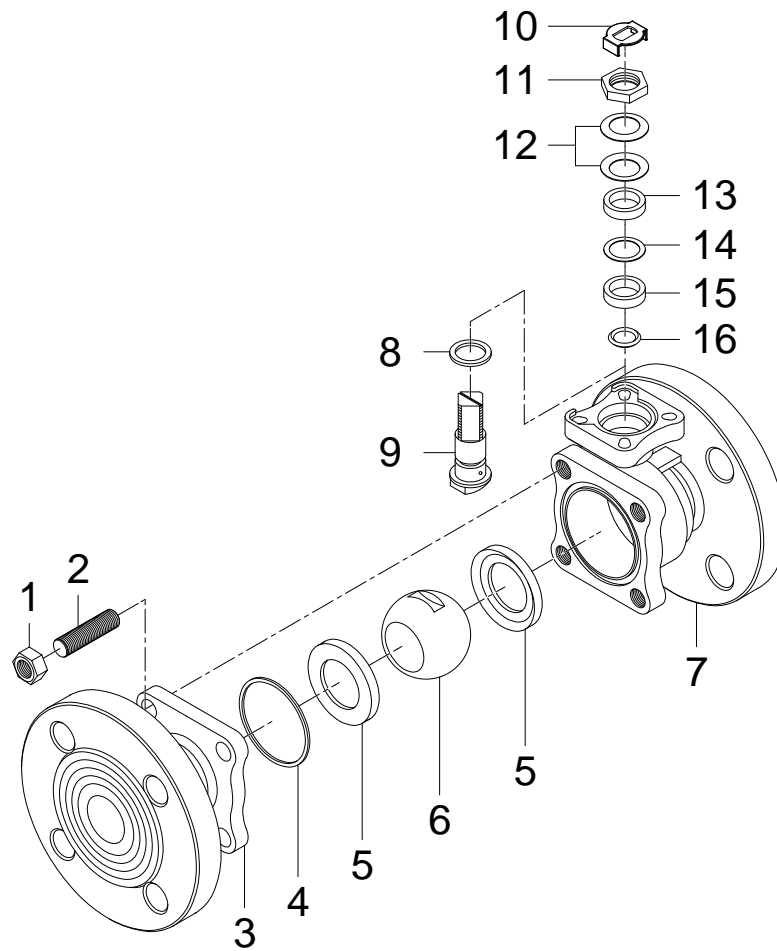

4810857 VZBF-21/2-P1-20-D-2-F0710-V15V15 Ball valve - Series: All

4810857 VZBF-21/2-P1-20-D-2-F0710-V15V15 Ball valve - Series: All

Pos.	Part no.	Type	Note	Qty.	Unit
A	8083112	VAVC-F9-WP-2-21/2" Seal set	Spare parts: 4, 5, 14, 15, 16	1	PC
1			Not available	1	PC
2			Not available	1	PC
3			Not available	1	PC
4			Not available separately, see position A	1	PC
5			Not available separately, see position A	2	PC
6	8083123	VAVC-F9-B-2-21/2" Ball		1	PC
7			Not available	1	PC
8			Not available	1	PC
9			Not available	1	PC
10			Not available	1	PC
11			Not available Tightening torque 60 Nm / 44.3 lbf ft	1	PC
12			Not available	2	PC
13			Not available	1	PC
14			Not available separately, see position A	1	PC
15			Not available separately, see position A	1	PC
16			Not available separately, see position A	1	PC