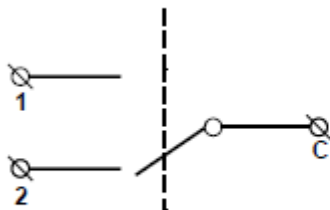

56SW110/2-GY: 1 Pole, 10A, 250V, 2 way 4 terminal

I_e (A) Utilisation Category			M Rating
AC21A	AC22A	AC23A	
10	8	8	M80

Conductor Terminal size in mm²		IP Rating	O/A Dims. (H) x (W) x (D)
Min.	Max/Cond.		
1.5	6	66	107x101x83

Switching Wire Diagram

Switch is 30 Series mech.

56SW110/2

56SW115/2

56SSW10

56SSW15