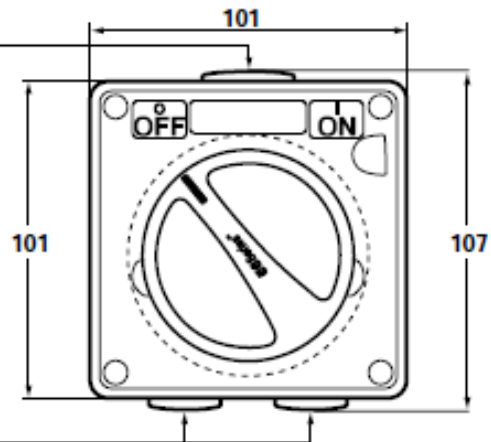

If locking is required in the 'ON' position, simply drill a hole where necessary.

All 63A switches come with the facility to fit auxiliary micro switch 56SWAUX15.

Options available

- Less Enclosure - add LE to Catalogue Number e.g. 56SW320 becomes 56SW320LE.
- Resistant Orange - add RO to Catalogue Number e.g. 56SW320 becomes 56SW320,RO
- Resistant White - add RW to Catalogue Number e.g. 56SW320 becomes 56SW320,RW
- Chemical Grey - add CG to Catalogue Number e.g. 56SW320 becomes 56SW320,CG.
- 56SW320CX - replaces 56SW320C control switch

Nominate colour "RY" e.g. 56SW120 becomes 56SW120,RY.

To provide easier wiring of our 56 Series Three Pole 63A Switch, a deeper two gang enclosure and centrally mounted option (Cat. No. 56SW363/2), allows additional room for wiring associated with this application.

Conductor Terminal size in mm ²		IP Rating	O/A Dims. (H) x (W) x (D)
Min.	Max/Cond.		
1.5	6	66	107x101x83

Switching Wire Diagram

Switch is 30 Series mech.

56SW110/2

56SW115/2

56SSW10

56SSW15

Dimensional Drawings

1 x M25
CONDUIT
ENTRY

FRONT COMPLETE

SIDE COMPLETE

56SW110
56SW115
56SW110/2
56SW115/2
56SW110I

SIDE COMPLETE

56SW220