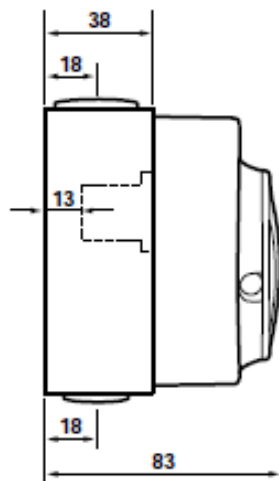

Range consists of the following catalogue numbers at standard switch prices.

56 Series Surface Switches

56 Series Surface Switches are available from 250V, 10A to 500V 63A. They incorporate a positive, rotary switch action. 'ON' and 'OFF' positions are clearly marked and there is provision for two padlocks. Hole diameter is 8mm.

Nominate colour "RY" e.g. 56SW120 becomes 56SW120,RY.

To provide easier wiring of our 56 Series Three Pole 63A Switch, a deeper two gang enclosure and centrally mounted option (Cat. No. 56SW363/2), allows additional room for wiring associated with this application.

Conductor Terminal size in mm ²		IP Rating	O/A Dims. (H) x (W) x (D)
Min.	Max/Cond.		
1.5	6	66	107x101x83

Switching Wire Diagram

Switch is 30 Series mech.

56SW110/2

56SW115/2

56SSW10

56SSW15

Dimensional Drawings

1 x M25
CONDUIT
ENTRY

FRONT COMPLETE

SIDE COMPLETE

56SW110
56SW115
56SW110/2
56SW115/2
56SW110I

SIDE COMPLETE

56SW220