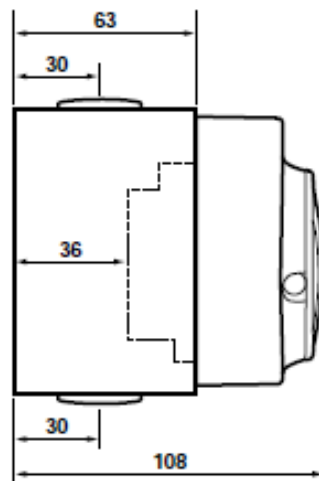

Range consists of the following catalogue numbers at standard switch prices.

56 Series Surface Switches

56 Series Surface Switches are available from 250V, 10A to 500V 63A. They incorporate a positive, rotary switch action. 'ON' and 'OFF' positions are clearly marked and there is provision for two padlocks. Hole diameter is 8mm.

Nominate colour "RY" e.g. 56SW120 becomes 56SW120,RY.

To provide easier wiring of our 56 Series Three Pole 63A Switch, a deeper two gang enclosure and centrally mounted option (Cat. No. 56SW363/2), allows additional room for wiring associated with this application.

Conductor Terminal size in mm ²		IP Rating	O/A Dims. (H) x (W) x (D)
Min.	Max/Cond.		
1.5	6	66	107x101x83

Switching Wire Diagram

Switch is 30 Series mech.

56SW110/2

56SW115/2

56SSW10

56SSW15

Dimensional Drawings

1 x M25
CONDUIT
ENTRY

FRONT COMPLETE

SIDE COMPLETE

56SW110
56SW115
56SW110/2
56SW115/2
56SW110I

SIDE COMPLETE

56SW220