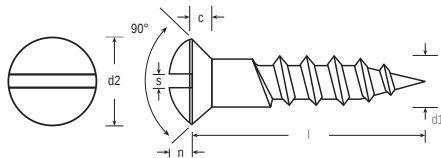

# Slotted Round Stainless Steel A2-304 Woodscrew to DIN 96

RS Stock No **1443531**  
Size **4.0 x 30mm**

d1	3.5mm	4.0mm	5.0mm	5.5mm
d2	6.5	7.5	9.2	10.2
n	max. 1.93	2.2	2.5	2.75
s	0.8	1.0	1.2	1.2
c	min. 1.4	1.6	2	2.2

Please view our full range listing below

RS Stock No	Size (mm)
4833056	3.5 x 20
1443530	4.0 x 20
4833062	4.0 x 25
1443531	4.0 x 30
4833078	4.0 x 40
4833084	5.0 x 40