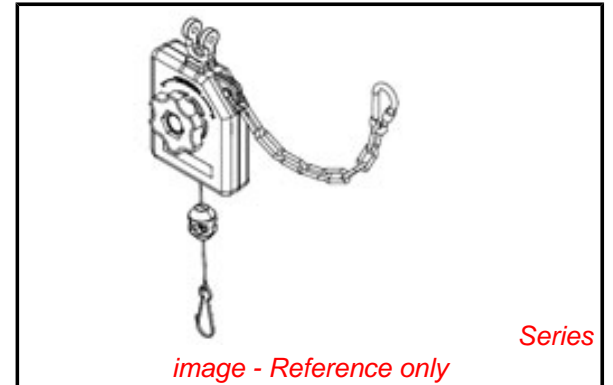

Physical

Cable Diameter	N/A
Cable Movement	Constant Retraction
Drum Lock	None
Material - Housing	ABS
Mounting Style	Hanging
Packaging Type	Carton
Travel Distance	1.60m (5.25')
Weight Range	0.0-0.9kg (0.0-2.0 lb)
Wire/Cable Type	Nylon Cord

Material Info

Old Part Number	RB2
-----------------	-----

Reference - Drawing Numbers

Sales Drawing	SD-130173-001
---------------	---------------

image - Reference only

EU RoHS

RoHS Compliance

Not Required