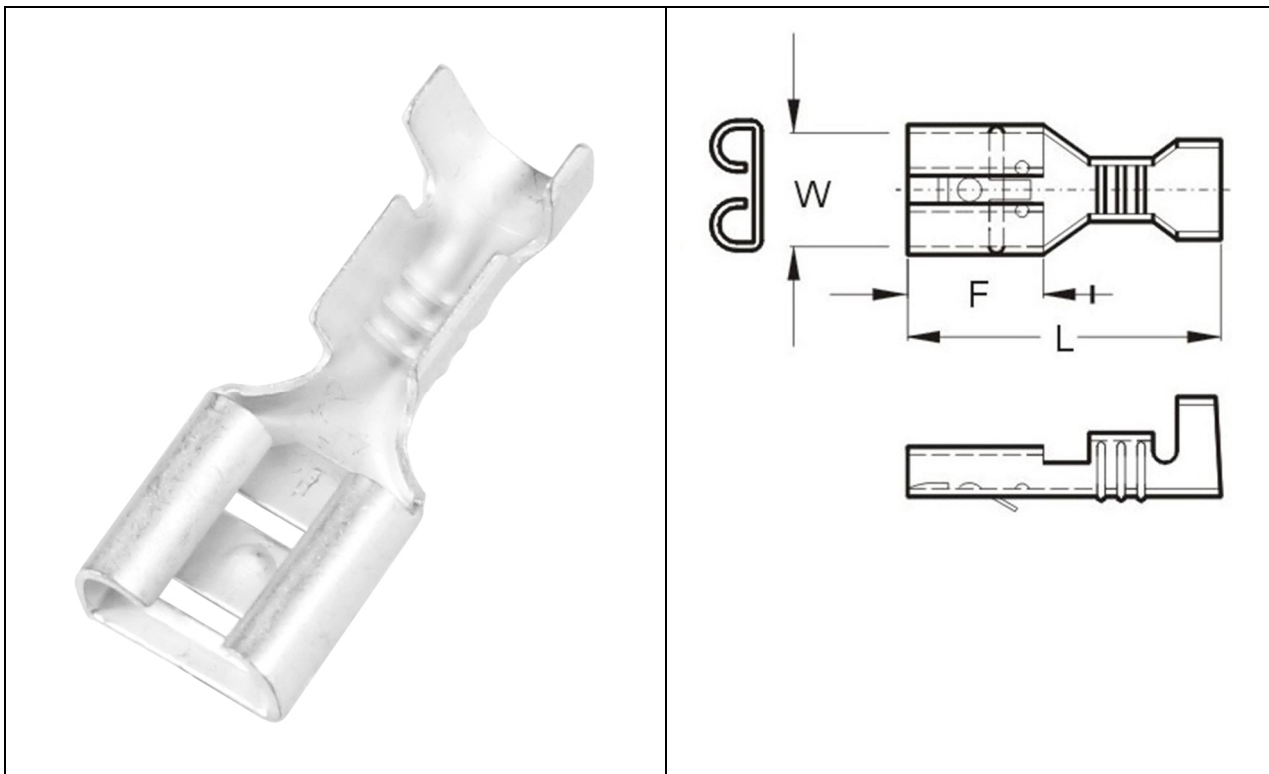

# RS PRO OPEN BARREL DISCONNECTORS (FEMALE)

Stock number: 488-1235

TERMINAL MATERIAL: BRASS

TERMINAL SURFACE TREATMENT: TIN PLATED

MATCHING: 0.032X0.250 INCH (0.8X6.35MM)

WIRE RANGE: 16-14 A.W.G. (1.5-2.5mm<sup>2</sup>)

ITEM NO.	MATCHING	DIMENSION inch(mm)		
		W	F	L
488-1235	.032X.250 0.8X6.35	0.260 6.6	0.283 7.2	0.748 19.0