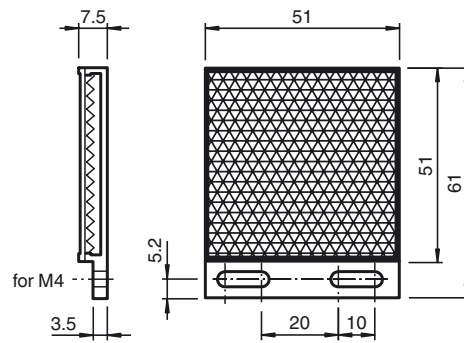

Dimensions

Model Number

REF-H50

Reflector, rectangular 51 mm x 61 mm,
mounting holes, fixing strap

Features

- Mounting holes for simple installation

Technical data

General specifications

Construction type rectangular

Ambient conditions

Ambient temperature -20 ... 60 °C (-4 ... 140 °F)

Mechanical specifications

Material PMMA/ABS

Dimensions 51 mm x 61 mm x 7.5 mm

Mounting mounting holes