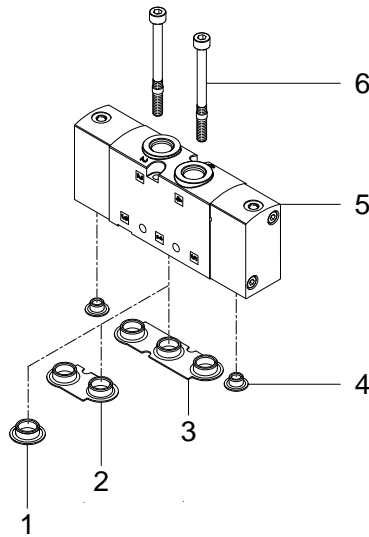

8096576 VUWS-LT30-M52-M-G38 Pneumatic valve - Series: All

8096576 VUWS-LT30-M52-M-G38 Pneumatic valve - Series: All

Pos.	Part no.	Type	Note	Qty.	Unit
A	8035637	VAME-B10-30-MK Assortment of spare parts	Spare parts: 1, 2, 3, 4, 6	1	PC
1		VUVS-G38 Seal	Not available separately, see position A	1	PC
2		VUVS-G38 Seal	Not available separately, see position A	1	PC
3		VUVS-G38 Seal	Not available separately, see position A	1	PC
4		VUVS-G18 Seal	Not available separately, see position A	2	PC
5		VUWS-L30 Pneumatic valve	Not available	1	PC
6		M5X60-10.9 Socket head screw	Not available separately, see position A Tightening torque 6 Nm / 4.4 lbf ft	2	PC