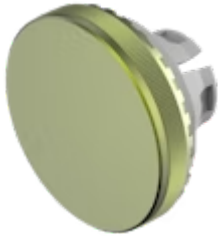

# Lens

84-  
7205.500A

Distribution by  
Rs-online

<https://rs-online.eao.com/component/84-7205.5...>

Your product:

---

## 84-7205.500A Lens

### OPERATING-/INDICATION PART

**Lens colour:** Olive green

**Lens material:** Aluminium

**Lens illumination:** Non illuminated

**Lens shape:** Flush

**Lens optics:** opaque

**Lens type:** Raised above front bezel

### OTHER

**Short Description:** Lens, Ø 19.7 mm, Non illuminated, No Symbol, Olive green, Flush, Aluminium

**Dimension:** Ø 19.7 mm

**Hints:** The colour of anodised aluminium parts can vary due to technical production reasons