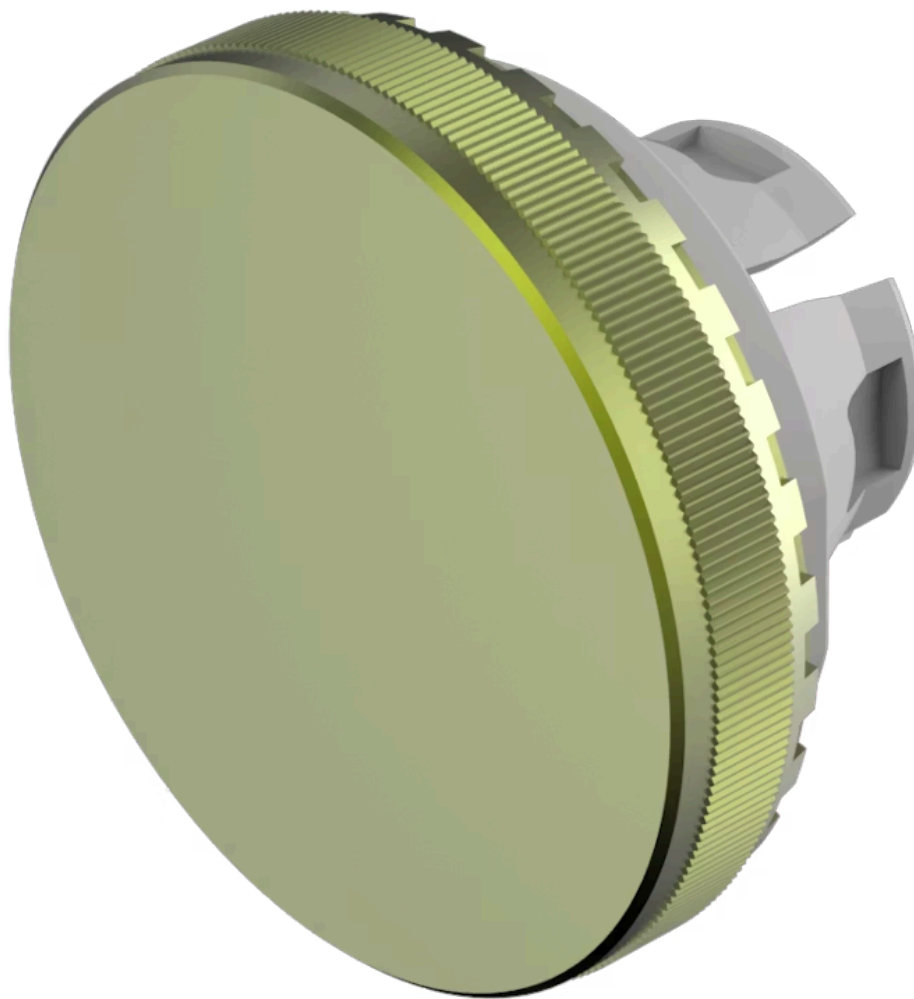

# Lens

84-  
7205.500A

Distribution by  
Rs-online

<https://rs-online.eao.com/component/84-7205.5...>

Your product:

---

## 84-7205.500A Lens

### OPERATING-/INDICATION PART

**Lens colour:** Olive green

**Lens material:** Aluminium

**Lens illumination:** Non illuminated

**Lens shape:** Flush

**Lens optics:** opaque

**Lens type:** Raised above front bezel

### OTHER

**Short Description:** Lens, Ø 19.7 mm, Non illuminated, No Symbol, Olive green, Flush, Aluminium

**Dimension:** Ø 19.7 mm

**Hints:** The colour of anodised aluminium parts can vary due to technical production reasons