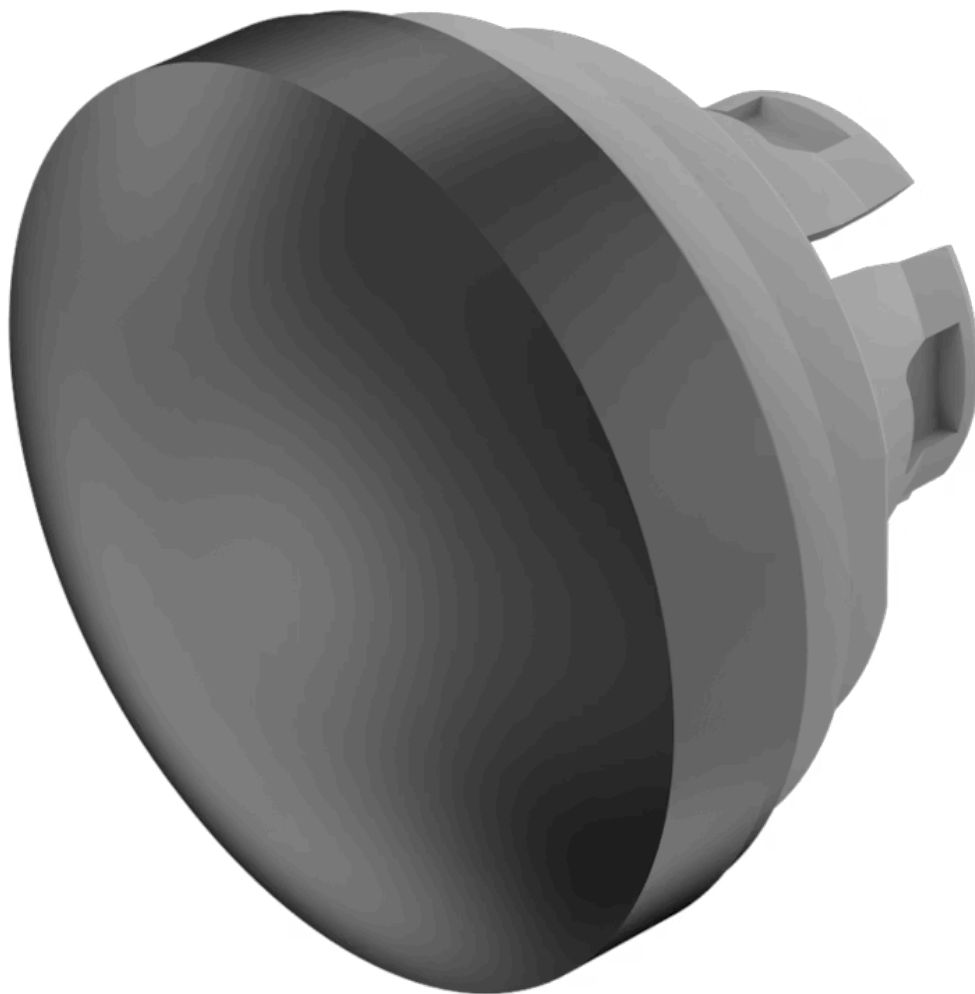

Lens

84-
7202.000

Distribution by
Rs-online

<https://rs-online.eao.com/component/84-7202.0...>

Your product:

84-7202.000
Lens

FRONT

Front form: Round

OPERATING-/INDICATION PART

Lens colour: Black

Lens material: Aluminium

Lens illumination: Non illuminated

Lens shape: Convex

Lens optics: opaque

Lens type: Level with front bezel

Symbol: No Symbol

MECHANICAL CHARACTERISTICS

Weight: 0.003 kg

CERTIFICATE

REACH: REACH compliant

RoHS: RoHS compliant

OTHER

Short Description: Lens, Ø 19.7 mm, Non illuminated, No Symbol, Black, Convex, Aluminium

Dimension: Ø 19.7 mm

Hints: The colour of anodised aluminium parts can vary due to technical production reasons