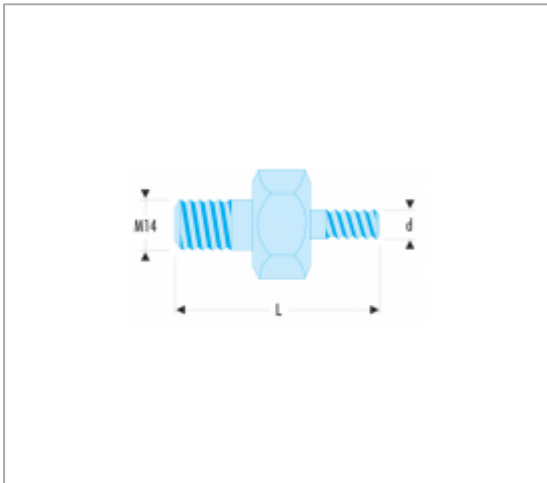

U.53E6 | U.53E - THREADED TIPS

Informations :

	U.53E6
d [mm]	6
L [mm]	36,5
[g]	50