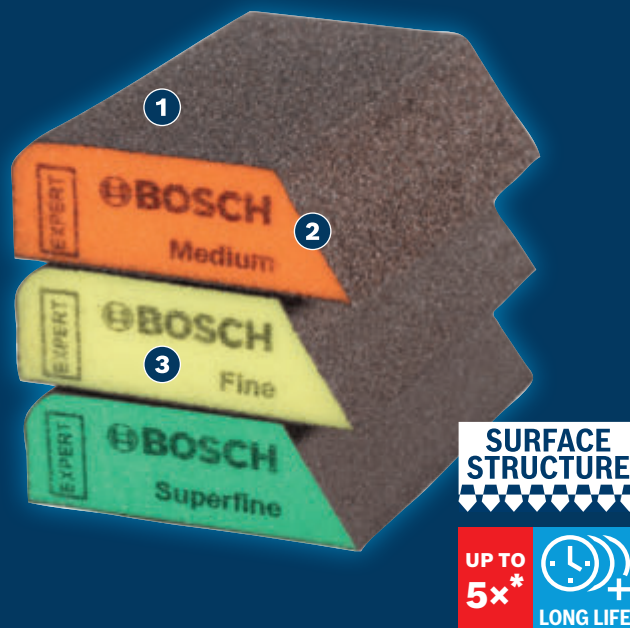

LONG LIFE SANDING WOOD AND PAINT

EXPERT S470 Combi Sanding Block

EXPERT

- ① Strong, flexible bonding with Bosch Surface Structure
- ② Sponge moulds to shapes for even pressure on surface
- ③ Tear-resistant foam is extremely strong and durable

* vs. Bosch C420

BOSCH

EXPERT S470 COMBI SANDING BLOCK

- ▶ Ideal for general sanding, for example to remove old paint from window frames; thin edge is ideal for sanding surface next to glass of walls; rounded edge can follow the shape of routed edges on wooden tables
- ▶ EXPERT Abrasives - the very best for all trades
- ▶ Lasts up to 5x longer than Bosch C420 Sandpaper

PRODUCT PROPERTIES				ORDERING INFORMATION				
Dimensions mm	Grade	Product colour	Packaging type	Pack quantity	Minimum order quantity	Barcode 4 059 952...	Part number	
69 x 97 x 26	Medium	orange	C0a	1	20	605 005	2 608 621 921	
69 x 97 x 26	Fine	yellow	C0a	1	20	605 012	2 608 621 922	
69 x 97 x 26	Super fine	green	C0a	1	20	605 029	2 608 621 923	
69 x 97 x 26	Fine	yellow	C0a	1	50	545 066	2 608 901 168	
69 x 97 x 26	Medium / Fine / Superfine	orange / yellow / green	C1b	3	5	545 127	2 608 901 174	